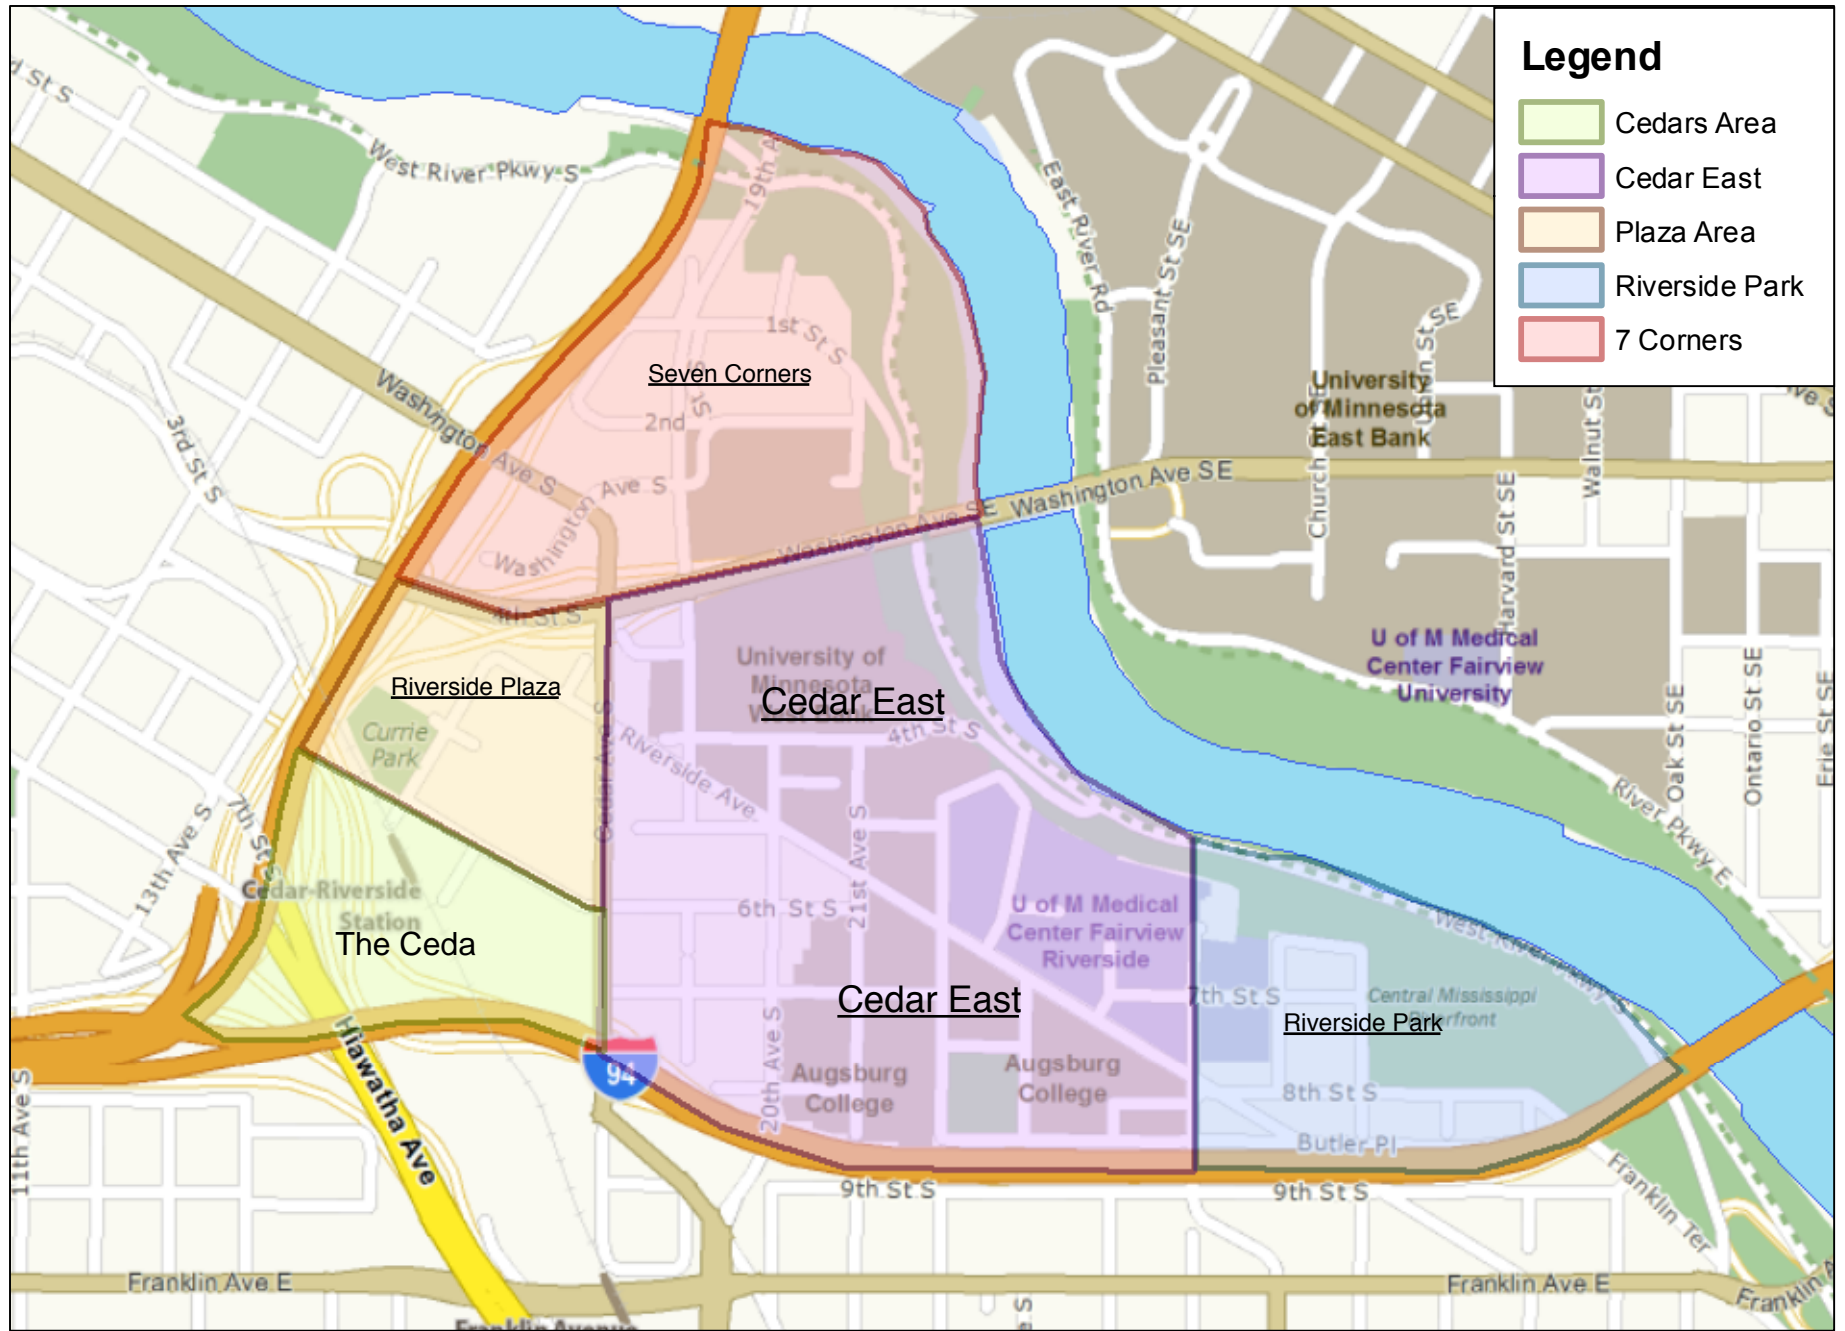

Cedar-Riverside NRP Sections

Legend

- Cedars Area
- Cedar East
- Plaza Area
- Riverside Park
- 7 Corners

Map created November 2010 by CURA staff